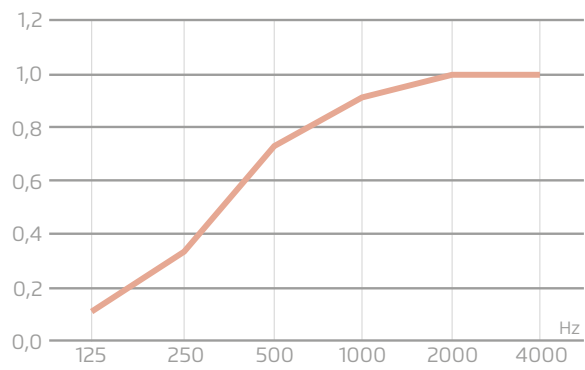

curved baffle