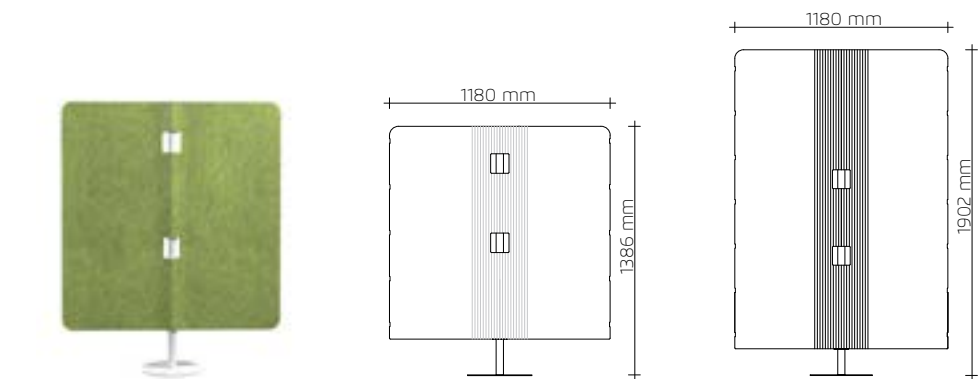

QUIET double