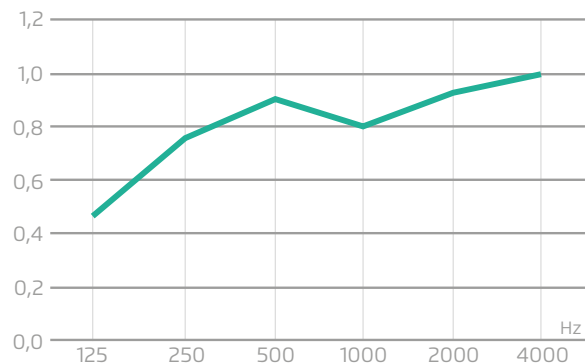

ECOwall v-cut