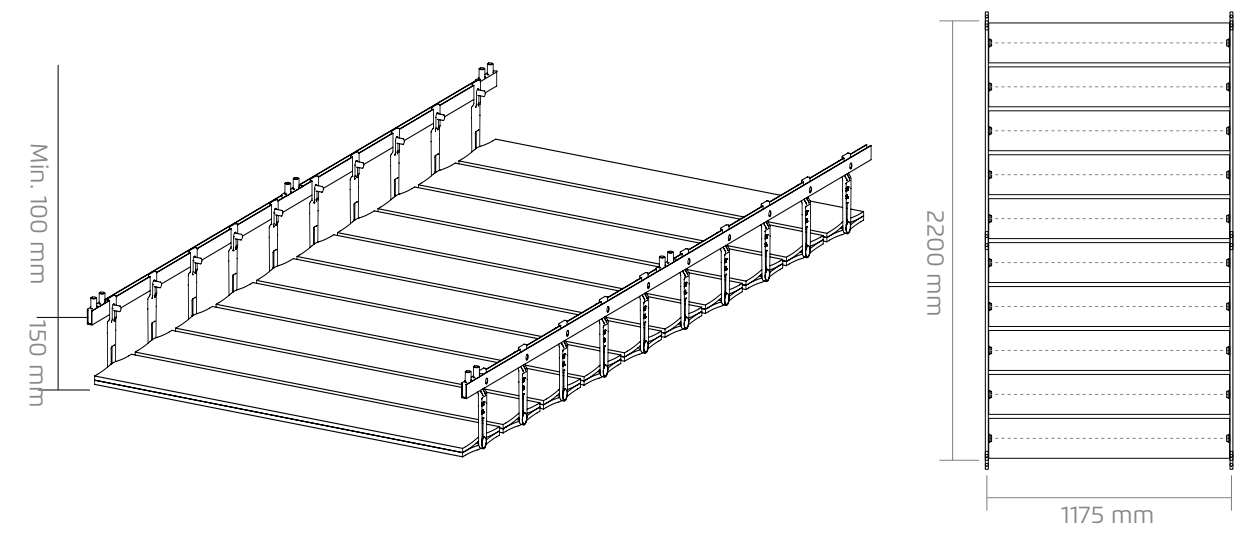

FLAP by Rafa Ortega

FLAP Technical data

Suspended sound-absorbing technical ceiling, ECOCERO's FLAP model, composed of swiveling acoustic slats made of recycled polyester fiber. Each module of 2200 x 1175 mm is broken down into 10 revolving slats of 1157 x 200 x 18 mm, color to be chosen on each side of the slat, including p/p of perfillery system with U 2200 profiles, hangers and plugs. CE marked, Euroclass B-s2, d0 reaction to fire, compliance with low VOC emissions specifications with GOLD certification in LEED and BREEAM. International patent PCT/ES2022/070189-U202132547.