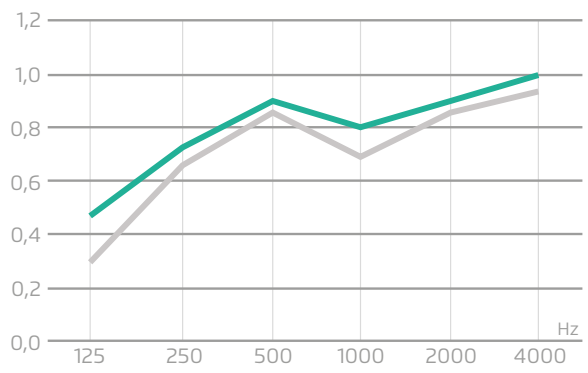

ROBLE WHITE

Colours (see page 69)

✓ iseazy

ARNING MADE *easy*

AGILE
ROOM

ECOprint

AVAILABLE SIZES

2380 mm x 1180 mm
Customizable