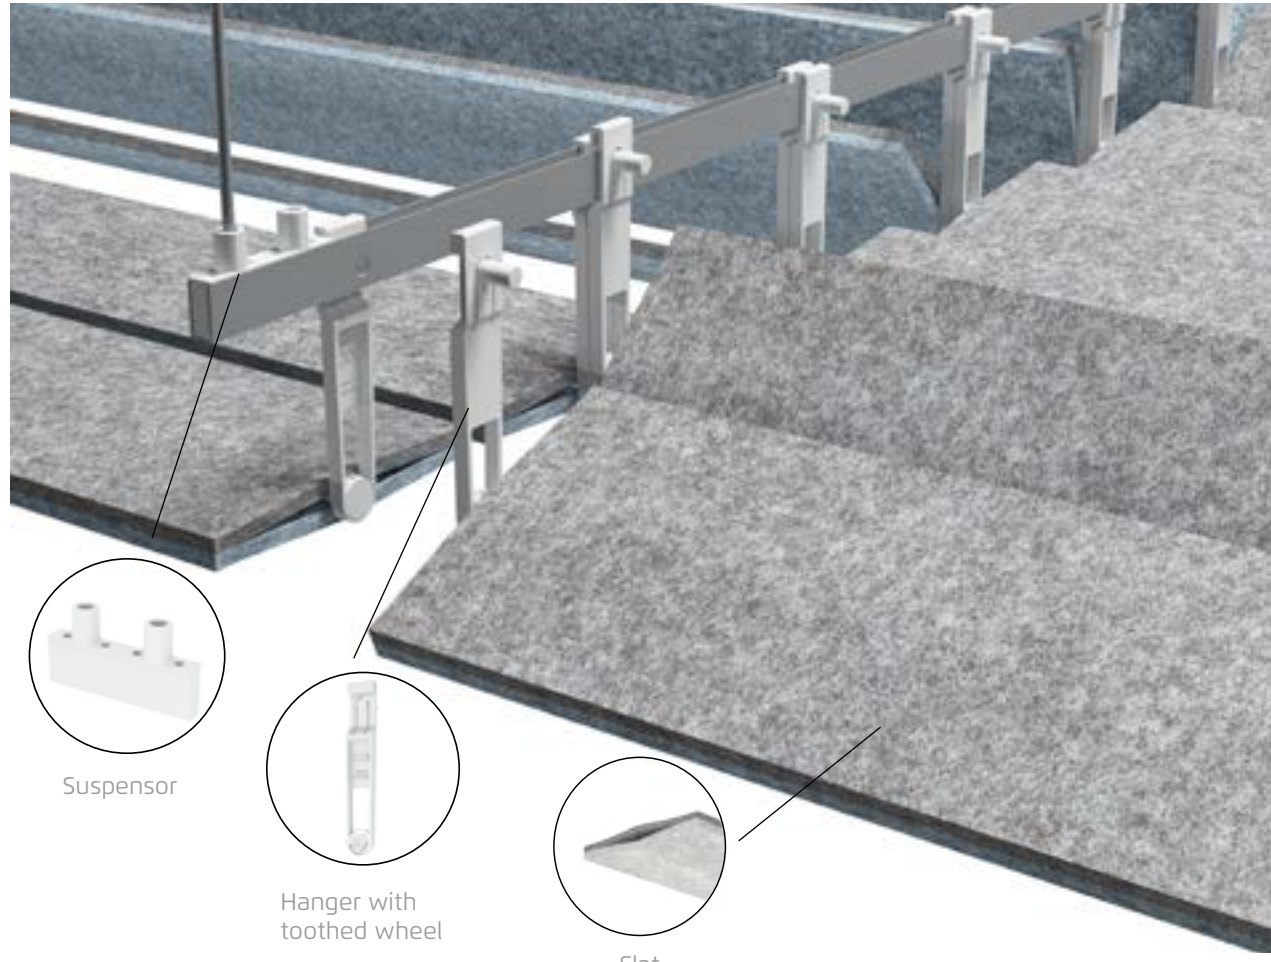

FLAP by Rafa Ortega

FLAP Technical data

Suspended sound-absorbing technical ceiling, ECOCERO's FLAP model, composed of swiveling acoustic slats made of recycled polyester fiber. Each module of 2200 x 1175 mm is broken down into 10 revolving slats of 1157 x 200 x 18 mm, color to be chosen on each side of the slat, including p/p of perfillery system with U 2200 profiles, hangers and plugs. CE marked, Euroclass B-s2, d0 reaction to fire, compliance with low VOC emissions specifications with GOLD certification in LEED and BREEAM. International patent PCT/ES2022/070189-U202132547.