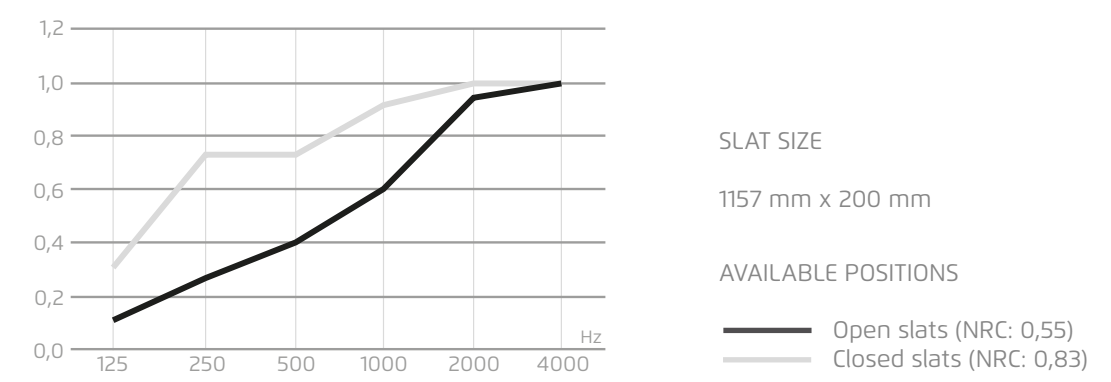

FLAP by Rafa Ortega

FLAP Technical data

Suspended sound-absorbing technical ceiling, ECOCERO's FLAP model, composed of swiveling acoustic slats made of recycled polyester fiber. Each module of 2200 x 1175 mm is broken down into 10 revolving slats of 1157 x 200 x 18 mm, color to be chosen on each side of the slat, including p/p of perfillery system with U 2200 profiles, hangers and plugs. CE marked, Euroclass B-s2, d0 reaction to fire, compliance with low VOC emissions specifications with GOLD certification in LEED and BREEAM. International patent PCT/ES2022/070189-U202132547.