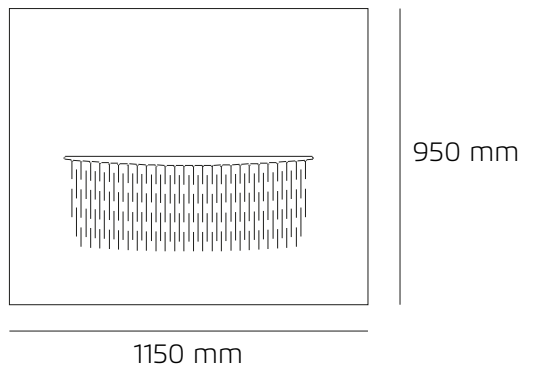

OTOgreen Wall Technical data

Sound-absorbing plant panels of the Greenarea brand, consisting of stabilized natural plants and planter made of recycled polyester fiber acoustic panel ECO line of ECOcero®, including p/p glue fixing system by ECOcero brand for direct wall mounting. Available in all the colors of the ECO line.

The acoustic panel that forms the panels will be 18 mm thick and will have CE marking, Euroclass B-s2 d0 fireproof, compliance with the specifications of low VOC emissions with GOLD certification in LEED and BREEAM.

OTOgreen Wall fixing system using adhesive

Pocket 95