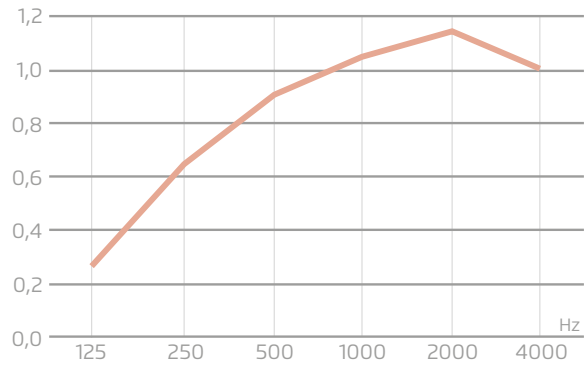

3D rectangle