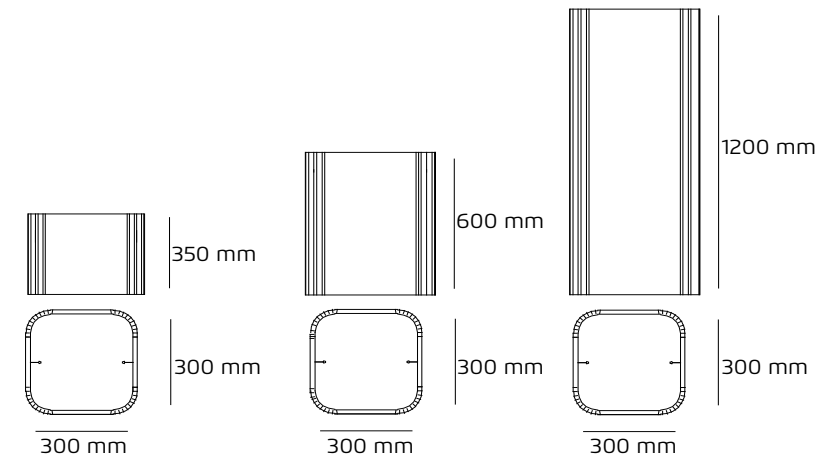

157 | 158 **OTOgreen Planter** Technical data

Sound-absorbing vegetable planters of the Greenarea brand, composed by stabilized natural plants and planter made of recycled polyester fiber acoustic panel ECO line ECOcero®. Available in all the colors of the ECO line.

The acoustic panel forming the planters will be 12 mm thick and will have CE marking, Euroclass B-s2 d0 fireproof, compliance with low VOC emissions specifications with GOLD certification in LEED and BREEAM.

Planters are also available with wheels or legs.

Cube 30