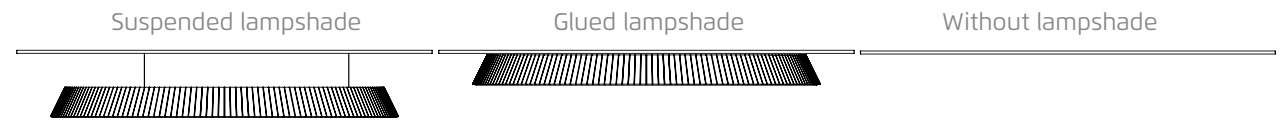

CIRCULAR Technical data

Suspended sound-absorbing technical ceiling, ECOcero's CIRCULAR model, composed of panels of 1180 x 1180 x 12 mm of recycled polyester fiber with circular beveling, finished in twelve base colors, including p / p of hanging bridge system to hidden profiling. Optional supply of suspended lampshades of 900 and 600 mm in diameter. CE marked, Euroclass B-s2d0 reaction to fire, compliance with low VOC emission specifications, GOLD certification in LEED and BREEAM.

AVAILABLE SIZE
1180 mm x 590 mm

AVAILABLE THICKNESS
12 mm (NRC: 0,84)