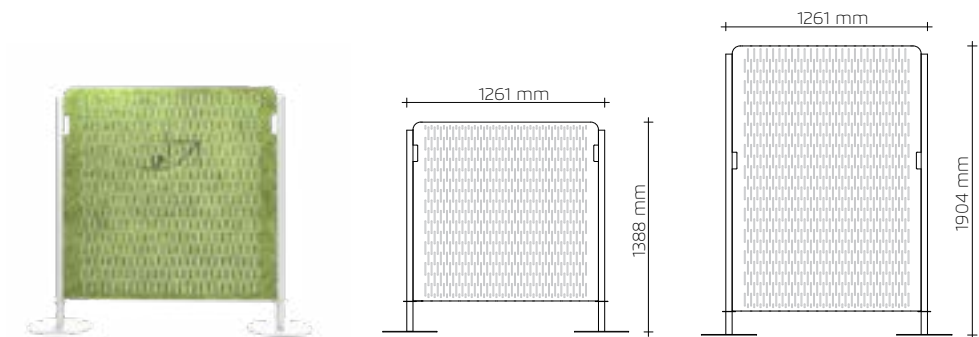

QUIET die-cut