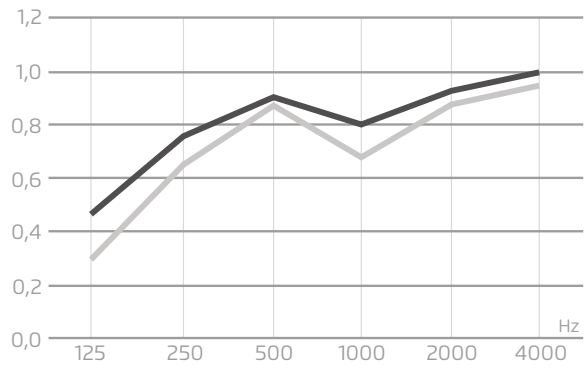

Panel

Big Lampshade

Small Lampshade

AVAILABLE SIZE
1180 mm x 590 mm

AVAILABLE THICKNESS
12 mm (NRC: 0,84)

Colours (see page 69)

ECOtecture by Welcome Design

AVAILABLE SIZES