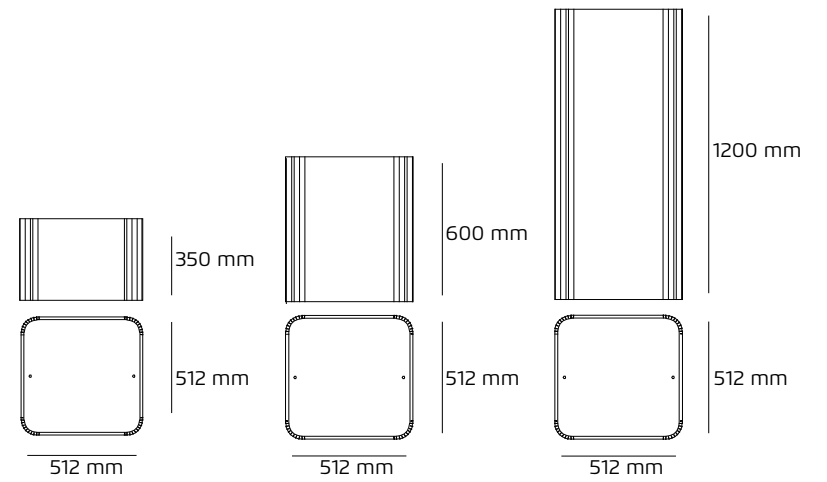

157 | 158 **OTOgreen Planter** Technical data

Sound-absorbing vegetable planters of the Greenarea brand, composed by stabilized natural plants and planter made of recycled polyester fiber acoustic panel ECO line ECOcero®. Available in all the colors of the ECO line.

The acoustic panel forming the planters will be 12 mm thick and will have CE marking, Euroclass B-s2 d0 fireproof, compliance with low VOC emissions specifications with GOLD certification in LEED and BREEAM.

Planters are also available with wheels or legs.

Cube 30

Cube 51