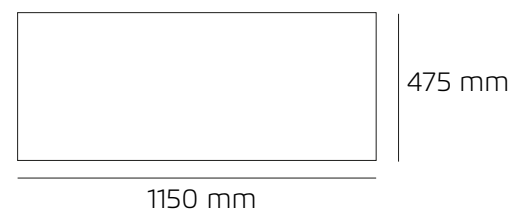

OTOgreen Wall Technical data

Sound-absorbing plant panels of the Greenarea brand, consisting of stabilized natural plants and planter made of recycled polyester fiber acoustic panel ECO line of ECOcero®, including p/p glue fixing system by ECOcero brand for direct wall mounting. Available in all the colors of the ECO line.

The acoustic panel that forms the panels will be 18 mm thick and will have CE marking, Euroclass B-s2 d0 fireproof, compliance with the specifications of low VOC emissions with GOLD certification in LEED and BREEAM.

OTOgreen Wall fixing system using adhesive

Flat 47.5