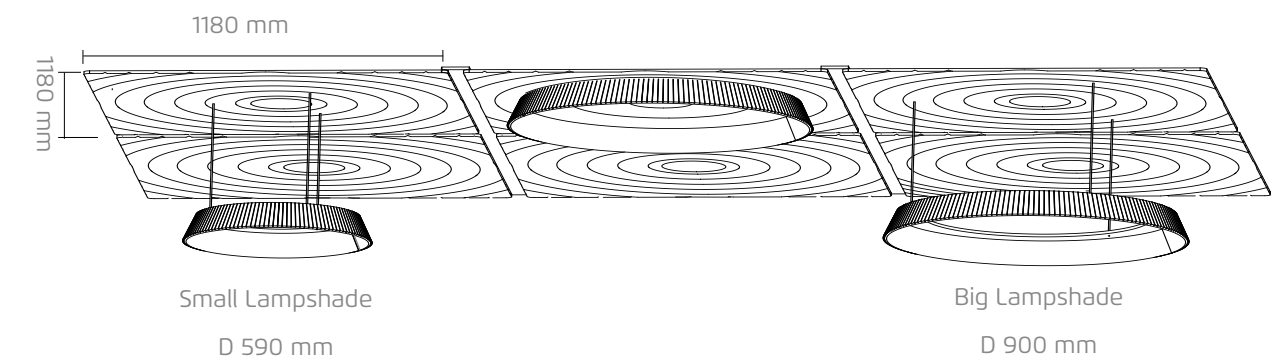

AVAILABLE THICKNESS
— 9 mm (NRC: 0,78)

Colours (see page 69)

CIRCULAR Technical data

Suspended sound-absorbing technical ceiling, ECOcero's CIRCULAR model, composed of panels of 1180 x 1180 x 12 mm of recycled polyester fiber with circular beveling, finished in twelve base colors, including p / p of hanging bridge system to hidden profiling. Optional supply of suspended lampshades of 900 and 600 mm in diameter. CE marked, Euroclass B-s2d0 reaction to fire, compliance with low VOC emission specifications, GOLD certification in LEED and BREEAM.

Panel

Big Lampshade

Small Lampshade

AVAILABLE SIZE
1180 mm x 590 mm

AVAILABLE THICKNESS
12 mm (NRC: 0,84)

Colours (see page 69)

ECOtecture by Welcome Design

AVAILABLE SIZES