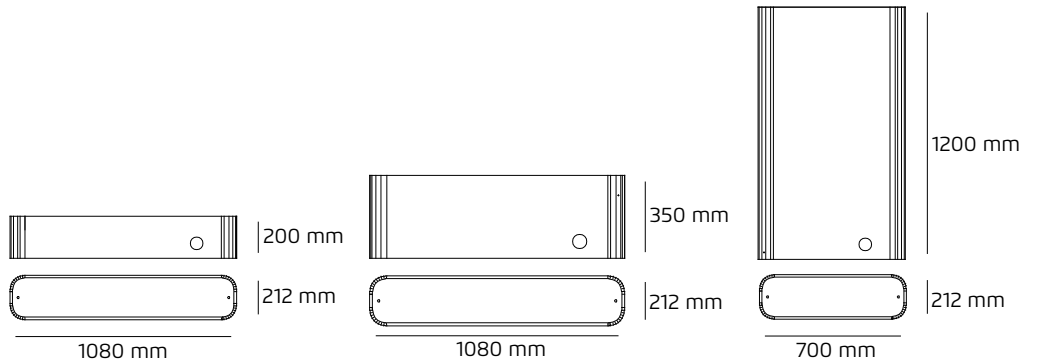

Divider 108