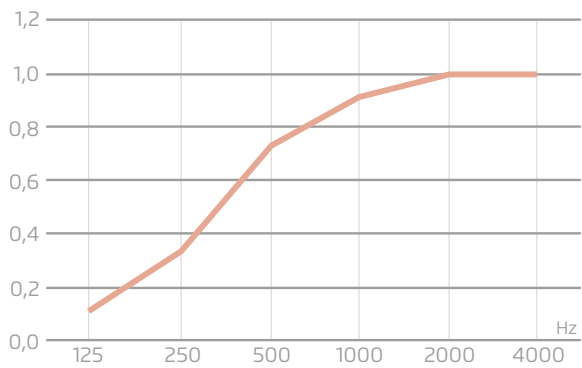

Technical specifications ECO line

Recycled textile fibre
Maximum panel dimension:
2380 x 1180 mm

Density:
9 mm: 1500 g/m²
12 mm: 2400 g./m²

Fire resistance: B, s2, d0
Fireproof
Suitable for use in public areas

AVAILABLE SIZES

- 580 mm x 580 mm
- 800 mm x 800 mm
- 1000 mm x 1000 mm
- 1180 mm x 1180 mm
- Customizable

AVAILABLE THICKNESSES

- 20 mm Slim (NRC: 0,53)
- 40 mm Regular (NRC: 0,75)

rectangle

AVAILABLE SIZES