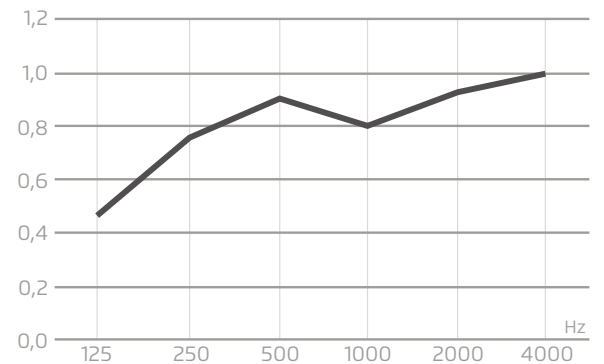

CIRCULAR Technical data

Suspended sound-absorbing technical ceiling, ECOcero's CIRCULAR model, composed of panels of 1180 x 1180 x 12 mm of recycled polyester fiber with circular beveling, finished in twelve base colors, including p / p of hanging bridge system to hidden profiling. Optional supply of suspended lampshades of 900 and 600 mm in diameter. CE marked, Euroclass B-s2d0 reaction to fire, compliance with low VOC emission specifications, GOLD certification in LEED and BREEAM.

AVAILABLE SIZE
1180 mm x 590 mm

AVAILABLE THICKNESS
12 mm (NRC: 0,84)