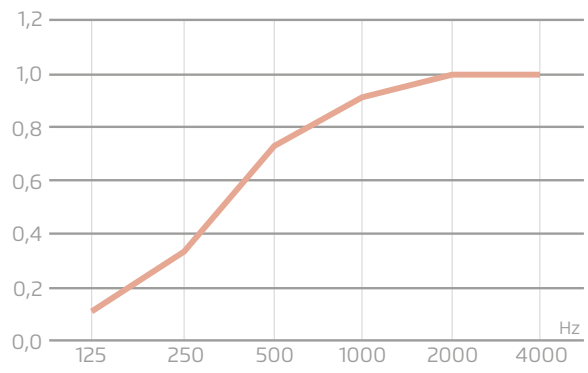

baffle

AVAILABLE SIZES

1180 mm x 580 mm
Customizable

AVAILABLE THICKNESS

— 40 mm (NRC: 0,75)