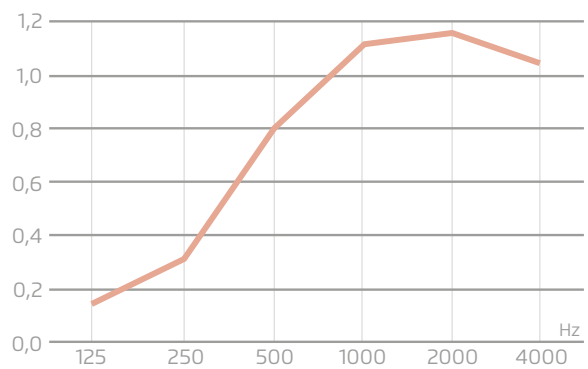

AVAILABLE SIZES

L 500 mm D 125 mm
Customizable

— (NRC: 0,86)