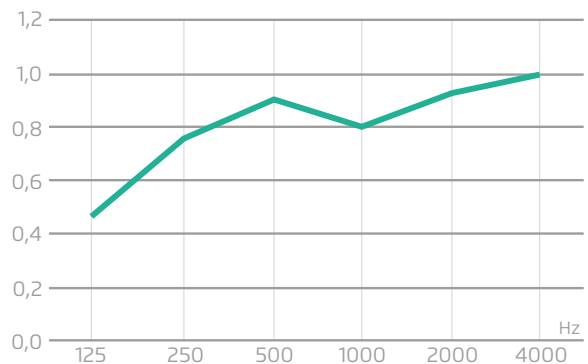

ECOwall double