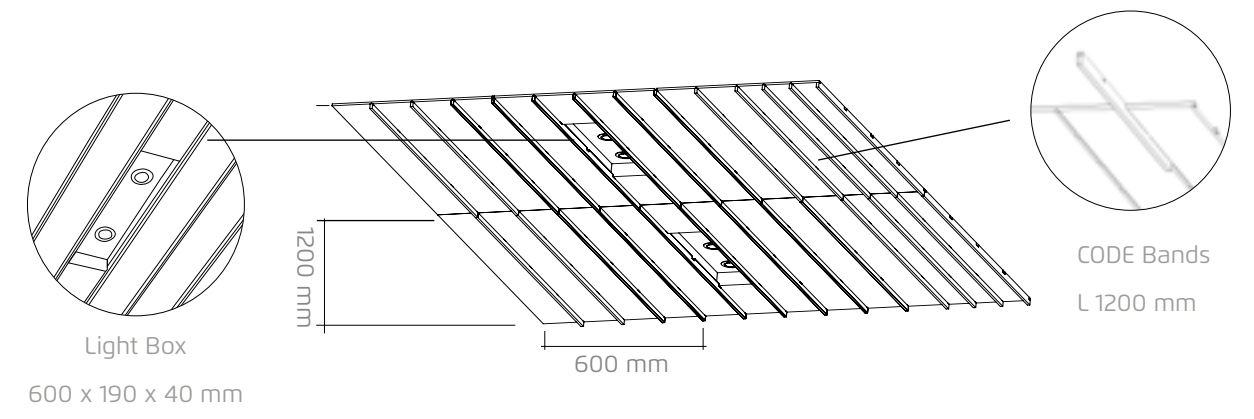

CODE Bands

Light Box

Signage

Discover all available signage

CODE Bands
L 1200 mm

CODE plus

CODE mini

AVAILABLE SIZE
1200 mm x 600 mm