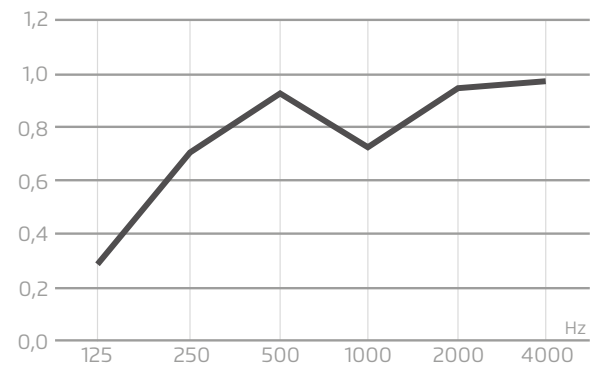

CODE Bands

Light Box

Signage

Discover all available signage

CODE Bands
L 1200 mm

CODE plus

CODE mini

AVAILABLE SIZE
1200 mm x 600 mm