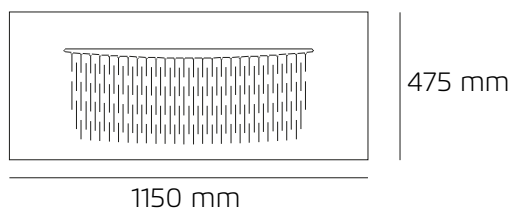

OTOgreen Wall Technical data

Sound-absorbing plant panels of the Greenarea brand, consisting of stabilized natural plants and planter made of recycled polyester fiber acoustic panel ECO line of ECOcero®, including p/p glue fixing system by ECOcero brand for direct wall mounting. Available in all the colors of the ECO line.

The acoustic panel that forms the panels will be 18 mm thick and will have CE marking, Euroclass B-s2 d0 fireproof, compliance with the specifications of low VOC emissions with GOLD certification in LEED and BREEAM.

OTOgreen Wall fixing system using adhesive

Pocket 47.5