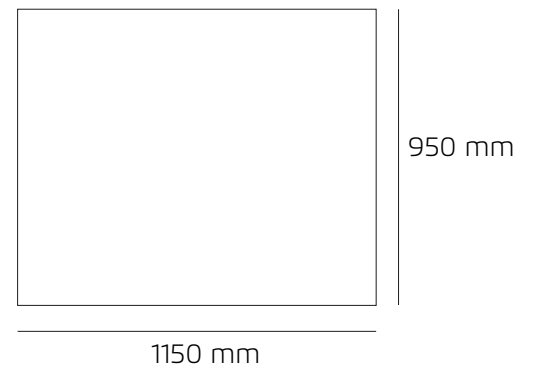

OTOgreen Wall Technical data

Sound-absorbing plant panels of the Greenarea brand, consisting of stabilized natural plants and planter made of recycled polyester fiber acoustic panel ECO line of ECOcero®, including p/p glue fixing system by ECOcero brand for direct wall mounting. Available in all the colors of the ECO line.

The acoustic panel that forms the panels will be 18 mm thick and will have CE marking, Euroclass B-s2 d0 fireproof, compliance with the specifications of low VOC emissions with GOLD certification in LEED and BREEAM.

OTOgreen Wall fixing system using adhesive

Flat 95