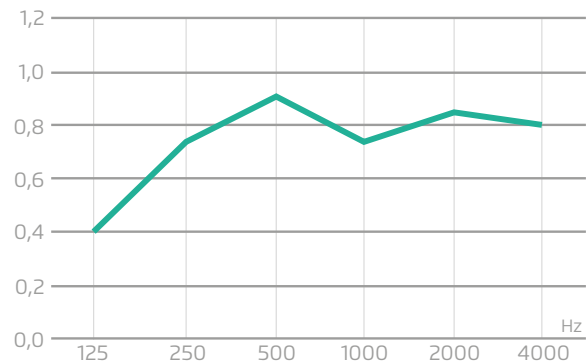

AVAILABLE SIZES
2380 mm x 590 mm

AVAILABLE THICKNESS
19 mm (NRC: 0,81) Regular MDF
21 mm (NRC: 0,81) Fireproof MDF