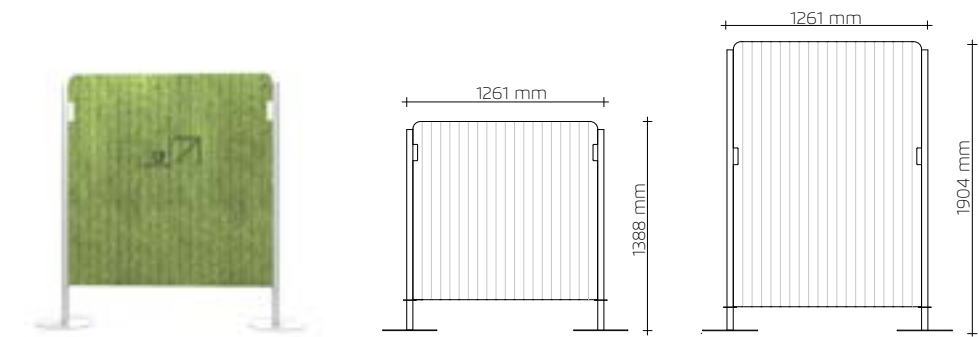

QUIET technical data

A new way to enjoy acoustic comfort and visual intimacy, with the mobility and versatility provided by the new the new panel systems with ECOcero®.

With QUIET parabanes, the reverberation time of a room, commonly known as echo is reduced.

This makes it possible to reduce the noise levels in your interior and to improve acoustic comfort with these movable elements that adapt to the space, creating personalised zones while at the same time providing visual intimacy.

And you may ask yourself, what is reverberation? It is the time that a sound remains audible inside a room. As a general rule, the shorter the reverberation time, the greater the acoustic comfort.

CONFIGURATIONS EXAMPLE