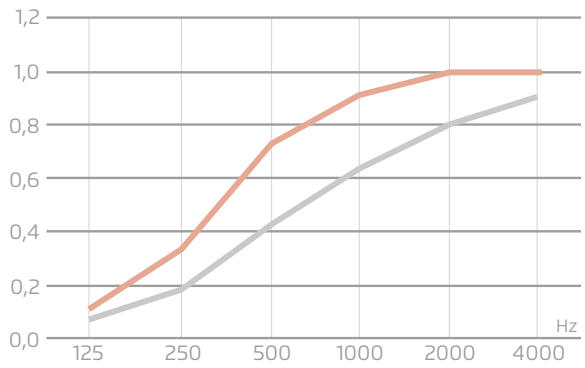

AVAILABLE SIZES

- 580 mm x 580 mm
- 800 mm x 800 mm
- 1000 mm x 1000 mm
- 1180 mm x 1180 mm
- Customizable

AVAILABLE THICKNESSES

- 20 mm Slim (NRC: 0,53)
- 40 mm Regular (NRC: 0,75)