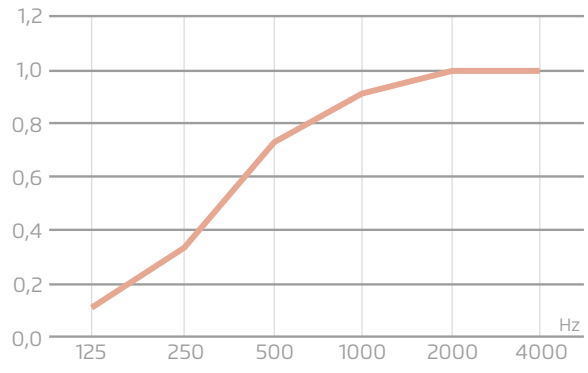

circle pack